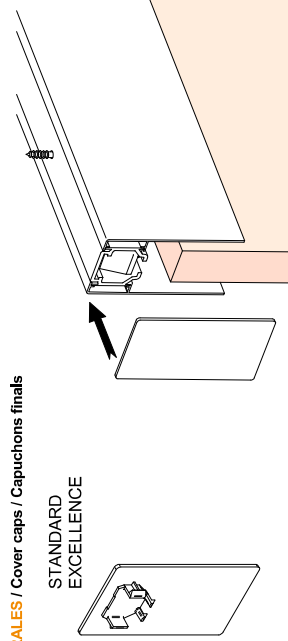

9 TAPETAS LATERALES /
Cover caps /
Capuchons finals

STANDARD
EXCELLENCE