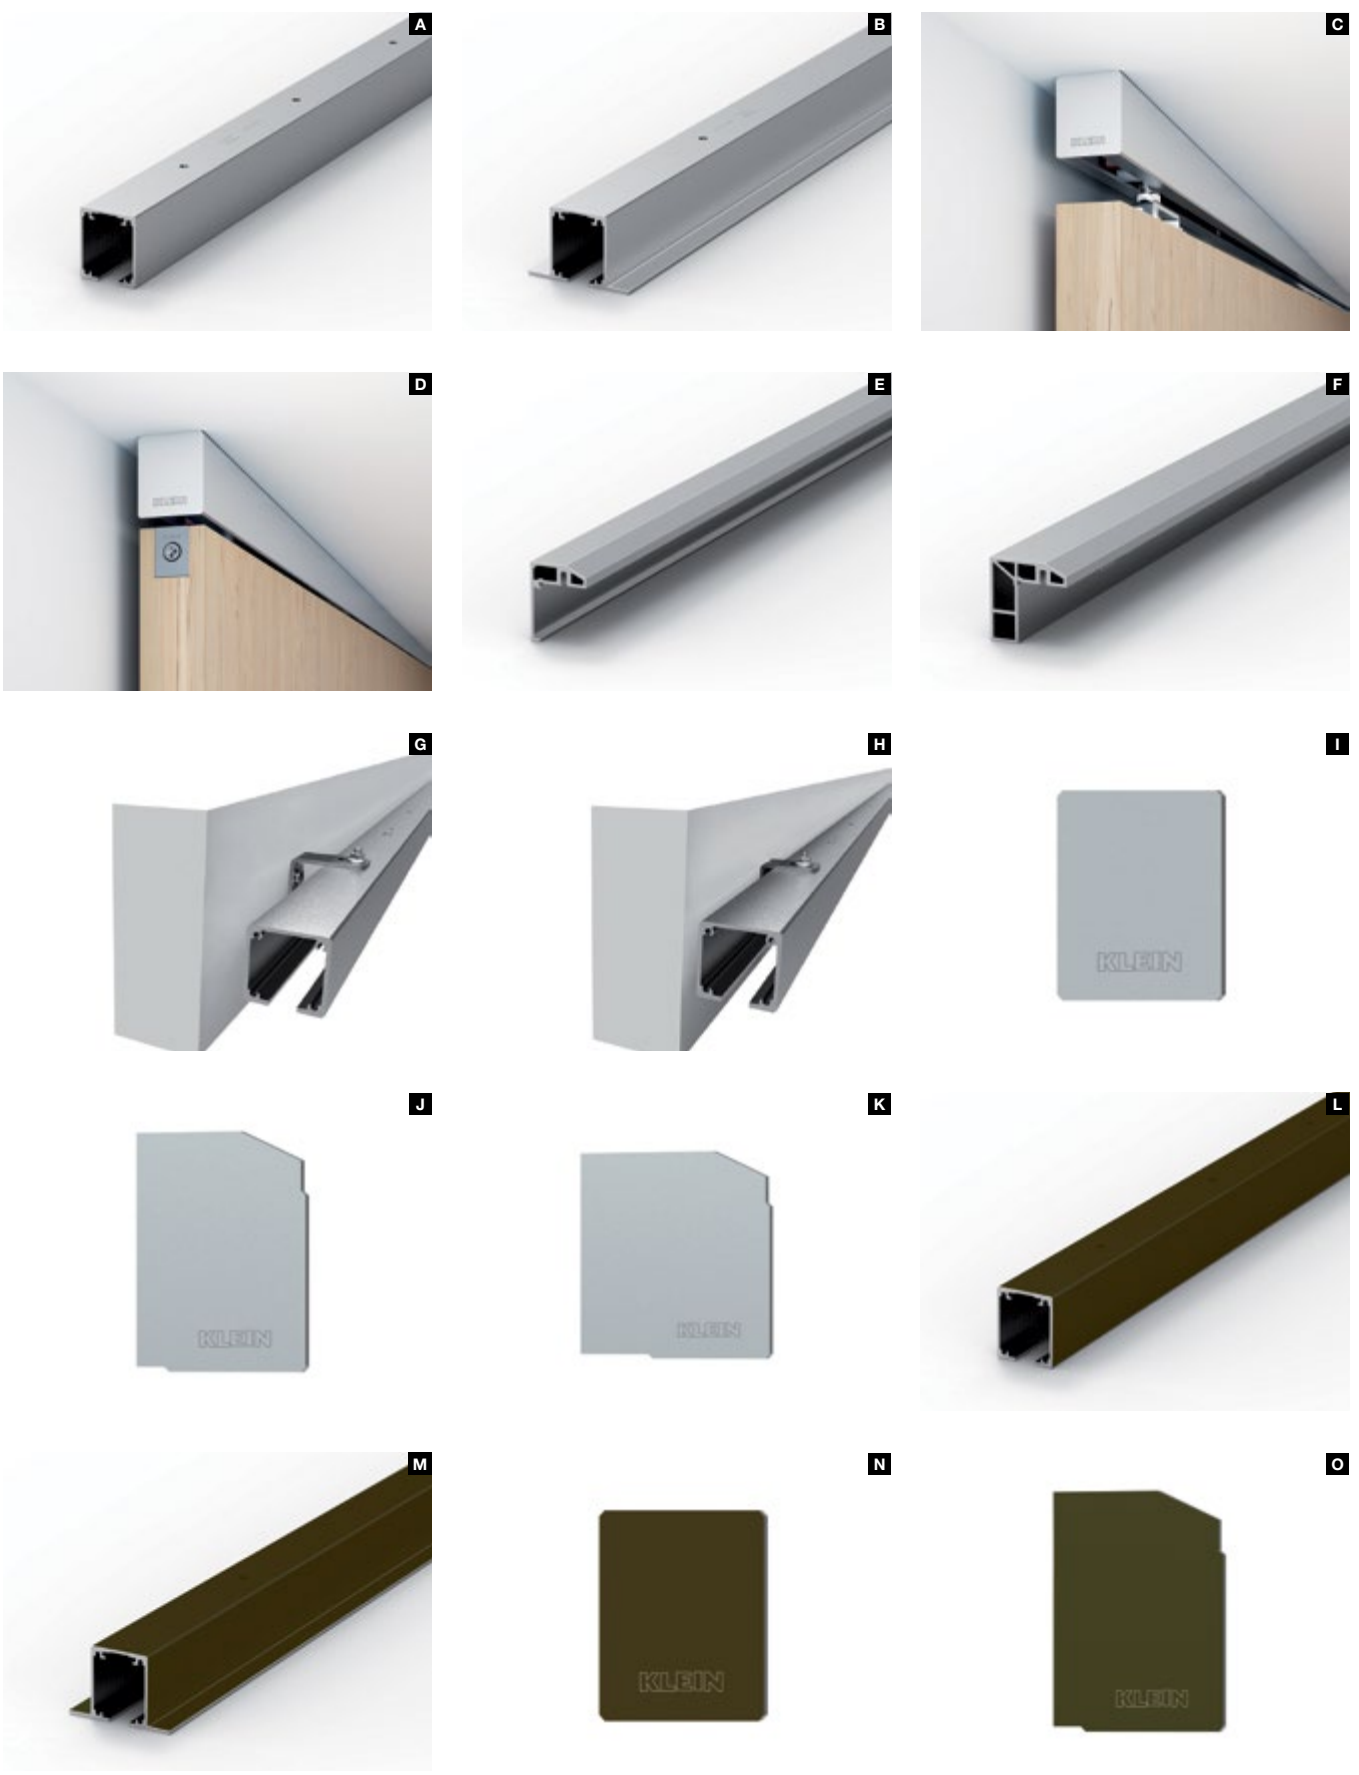

■ LITE +

Referencias / References / Références / Referències