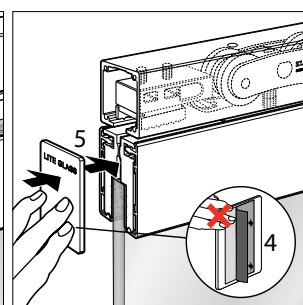

ENG

Lite Glass is the new system for sliding glass doors designed to create an optimal clear opening in every use, combining quality and easiness of installation.

- Installation's flexibility with wall, ceiling mounted, exposed or recessed track with TOP version.
- "Full Ball Bearing" rollers "made in KLEIN" for maximum quality control. (Systems tested over 100.000 cycles as per EN 1527 standard).
- Upper track and clamps fascia have an elegant SILVER anodized aluminum finish (AA10 ISO 7599, 10 microns).
- Holds 8, 10 or 12 mm. glass thickness for doors up to 100kg.