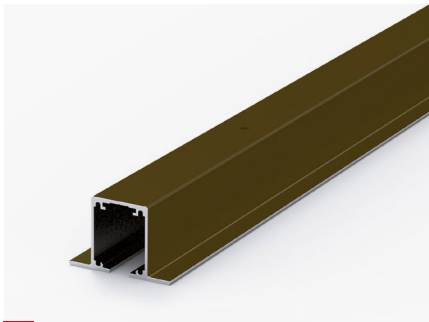

REFERENCIAS / REFERENCES / RÉFÉRENCES / REFERENZ

M