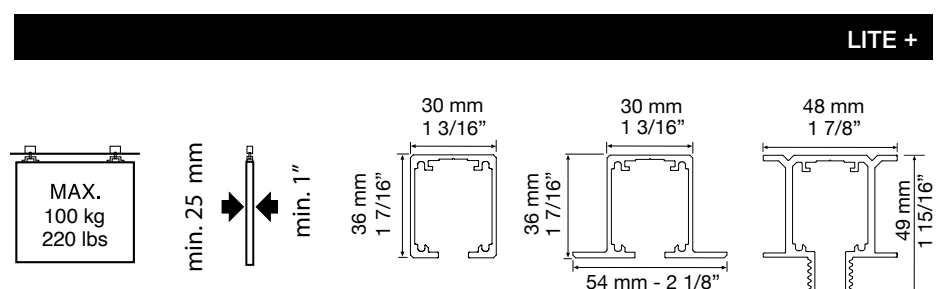

Our cutting-edge hydraulic dampers with multiple springs ensure optimum performance. Allows for panels starting at 75 cm.

DEU

Lite+: ein Raumteiler mit einem einzigen Schiebepaneel aus Holz, ohne Bodenführung. Das System lässt sich sehr vielseitig einsetzen und bietet maximale architektonische Integration. Man schafft bewegliche Zwischenwände und flexible Räume.

- Montage an der Decke oder an der Wand, mit sichtbarem Profil oder eingebaut mit verborgenem Profil.
- Einfache und intuitive Montage für eine effiziente Ausführung.
- Kompaktes System mit minimalistischem Design.
- Ohne Führungen am Boden für mehr Durchgangsbereich.
- Paneel bis 100 kg.
- Profil aus eloxiertem Aluminium Silver, Schwarz und Bronze.
- Sanftes Verschieben mit geringem Kraftaufwand aufgrund des Rollenlaufwerks mit Kugellager.
- Garantiert sanftes Schließen ohne Stöße.
- Garantie von KLEIN® 5 Jahre.
- Cradle-to-Cradle-zertifiziertes Produkt
- Bremssystem der Tür: KSC, Klein Soft Closing, sanftes, kontrolliertes Bremsen. Optionales System.

Unsere hochmodernen hydraulischen Stoßdämpfer und Mehrfachfedern garantieren eine optimale Funktion. Für Türflügel mit einer Breite ab 75 cm.