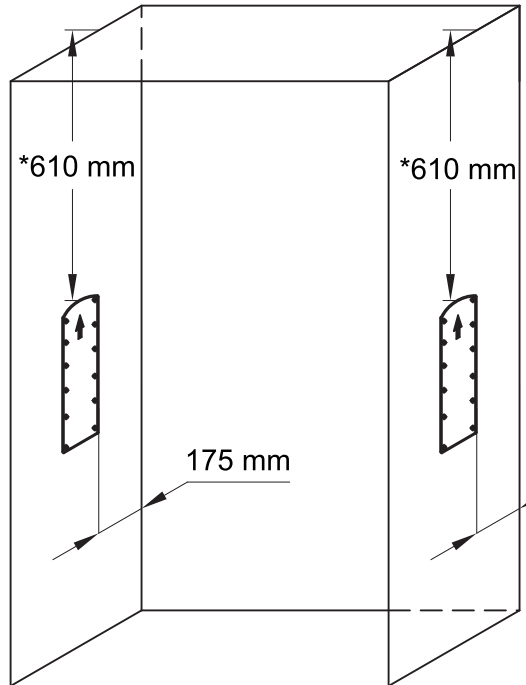

175 mm

175 mm

*610 mm

* MEDIDA RECOMENDADA
* MISURA CONSIGLIATA
* SUGGESTED MEASUREMENT
* MESURE RECOMMANDÉE
* MEDIDA RECOMENDADA

45

45

50

45

45

230