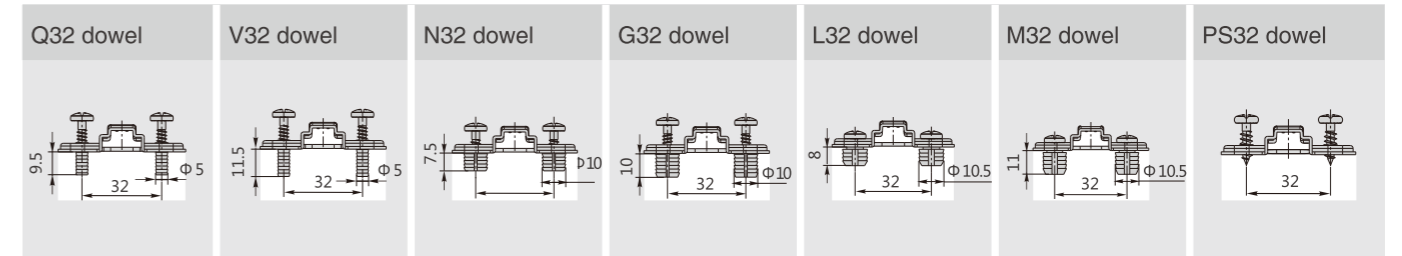

ORDER INFORMATION

Item No. 89H0QAQ	Item No. 89H04AQ	Item No. 89H0NAQ	Item No. 89H0GAQ	Item No. 89H0LAQ	Item No. 89H0MAQ	Item No. 89H0PAQ
89H2QAQ	89H24AQ	89H2NAQ	89H2GAQ	89H2LAQ	89H2MAQ	89H2PAQ
89H4QAQ	89H44AQ	89H4NAQ	89H4GAQ	89H4LAQ	89H4MAQ	89H4PAQ
89H9QAQ	89H94AQ	89H9NAQ	89H9GAQ	89H9LAQ	89H9MAQ	89H9PAQ
89H18QAQ	89H184AQ	89H18NAQ	89H18GAQ	89H18LAQ	89H18MAQ	89H18PAQ

Item No.	Item No.	Item No.	Item No.	Item No.	Item No.	Item No.
89T0QTQ	89T04TQ	89T0NTQ	89T0GTQ	89T0LTQ	89T0MTQ	89T0PTQ
89T2QTQ	89T24TQ	89T2NTQ	89T2GTQ	89T2LTQ	89T2MTQ	89T2PTQ
89T4QTQ	89T44TQ	89T4NTQ	89T4GTQ	89T4LTQ	89T4MTQ	89T4PTQ
89T9QTQ	89T94TQ	89T9NTQ	89T9GTQ	89T9LTQ	89T9MTQ	89T9PTQ
89T18QTQ	89T184TQ	89T18NTQ	89T18GTQ	89T18LTQ	89T18MTQ	89T18PTQ

Item No.	Item No.	Item No.	Item No.	Item No.	Item No.	Item No.
85T0QTQ	85T04TQ	85T0NTQ	85T0GTQ	85T0LTQ	85T0MTQ	85T0PTQ
85T2QTQ	85T24TQ	85T2NTQ	85T2GTQ	85T2LTQ	85T2MTQ	85T2PTQ
85T4QTQ	85T44TQ	85T4NTQ	85T4GTQ	85T4LTQ	85T4MTQ	85T4PTQ

Item No.	Item No.	Item No.	Item No.	Item No.	Item No.	Item No.
85T0QTQ	85T04TQ	85T0NTQ	85T0GTQ	85T0LTQ	85T0MTQ	85T0PTQ
85T2QTQ	85T24TQ	85T2NTQ	85T2GTQ	85T2LTQ	85T2MTQ	85T2PTQ
85T4QTQ	85T44TQ	85T4NTQ	85T4GTQ	85T4LTQ	85T4MTQ	85T4PTQ

Item No.	Item No.	Item No.	Item No.	Item No.	Item No.	Item No.
85T0QTQ	85T04TQ	85T0NTQ	85T0GTQ	85T0LTQ	85T0MTQ	85T0PTQ
85T2QTQ	85T24TQ	85T2NTQ	85T2GTQ	85T2LTQ	85T2MTQ	85T2PTQ
85T4QTQ	85T44TQ	85T4NTQ	85T4GTQ	85T4LTQ	85T4MTQ	85T4PTQ