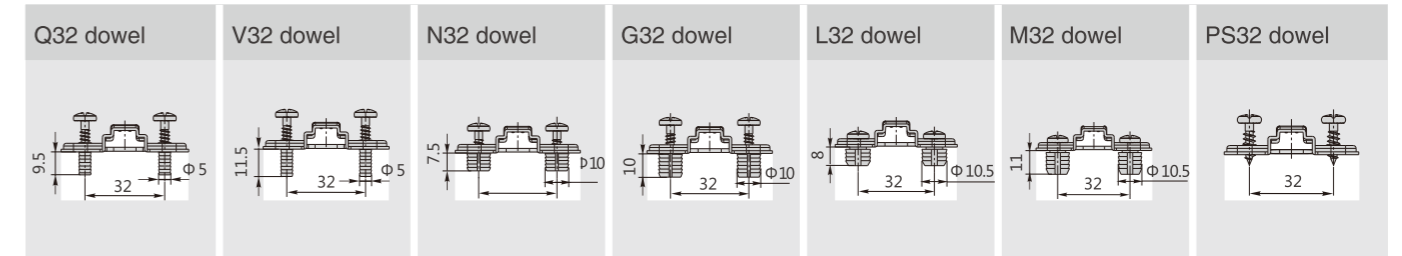

ORDER INFORMATION

Item No.	Item No.	Item No.	Item No.	Item No.	Item No.	Item No.
89H0QAQ	89H04AQ	89H0NAQ	89H0GAQ	89H0LAQ	89H0MAQ	89H0PAQ
89H2QAQ	89H24AQ	89H2NAQ	89H2GAQ	89H2LAQ	89H2MAQ	89H2PAQ
89H4QAQ	89H44AQ	89H4NAQ	89H4GAQ	89H4LAQ	89H4MAQ	89H4PAQ
89H9QAQ	89H94AQ	89H9NAQ	89H9GAQ	89H9LAQ	89H9MAQ	89H9PAQ
89H18QAQ	89H184AQ	89H18NAQ	89H18GAQ	89H18LAQ	89H18MAQ	89H18PAQ

Item No.	Item No.	Item No.	Item No.	Item No.	Item No.	Item No.
89T0QTQ	89T04TQ	89T0NTQ	89T0GTQ	89T0LTQ	89T0MTQ	89T0PTQ
89T2QTQ	89T24TQ	89T2NTQ	89T2GTQ	89T2LTQ	89T2MTQ	89T2PTQ
89T4QTQ	89T44TQ	89T4NTQ	89T4GTQ	89T4LTQ	89T4MTQ	89T4PTQ
89T9QTQ	89T94TQ	89T9NTQ	89T9GTQ	89T9LTQ	89T9MTQ	89T9PTQ
89T18QTQ	89T184TQ	89T18NTQ	89T18GTQ	89T18LTQ	89T18MTQ	89T18PTQ

Item No.	Item No.	Item No.	Item No.	Item No.	Item No.	Item No.
85T0QTQ	85T04TQ	85T0NTQ	85T0GTQ	85T0LTQ	85T0MTQ	85T0PTQ
85T2QTQ	85T24TQ	85T2NTQ	85T2GTQ	85T2LTQ	85T2MTQ	85T2PTQ
85T4QTQ	85T44TQ	85T4NTQ	85T4GTQ	85T4LTQ	85T4MTQ	85T4PTQ

Item No.	Item No.	Item No.	Item No.	Item No.	Item No.	Item No.
85T0QTQ	85T04TQ	85T0NTQ	85T0GTQ	85T0LTQ	85T0MTQ	85T0PTQ
85T2QTQ	85T24TQ	85T2NTQ	85T2GTQ	85T2LTQ	85T2MTQ	85T2PTQ
85T4QTQ	85T44TQ	85T4NTQ	85T4GTQ	85T4LTQ	85T4MTQ	85T4PTQ

Item No.	Item No.	Item No.	Item No.	Item No.	Item No.	Item No.
85T0QTQ	85T04TQ	85T0NTQ	85T0GTQ	85T0LTQ	85T0MTQ	85T0PTQ
85T2QTQ	85T24TQ	85T2NTQ	85T2GTQ	85T2LTQ	85T2MTQ	85T2PTQ
85T4QTQ	85T44TQ	85T4NTQ	85T4GTQ	85T4LTQ	85T4MTQ	85T4PTQ